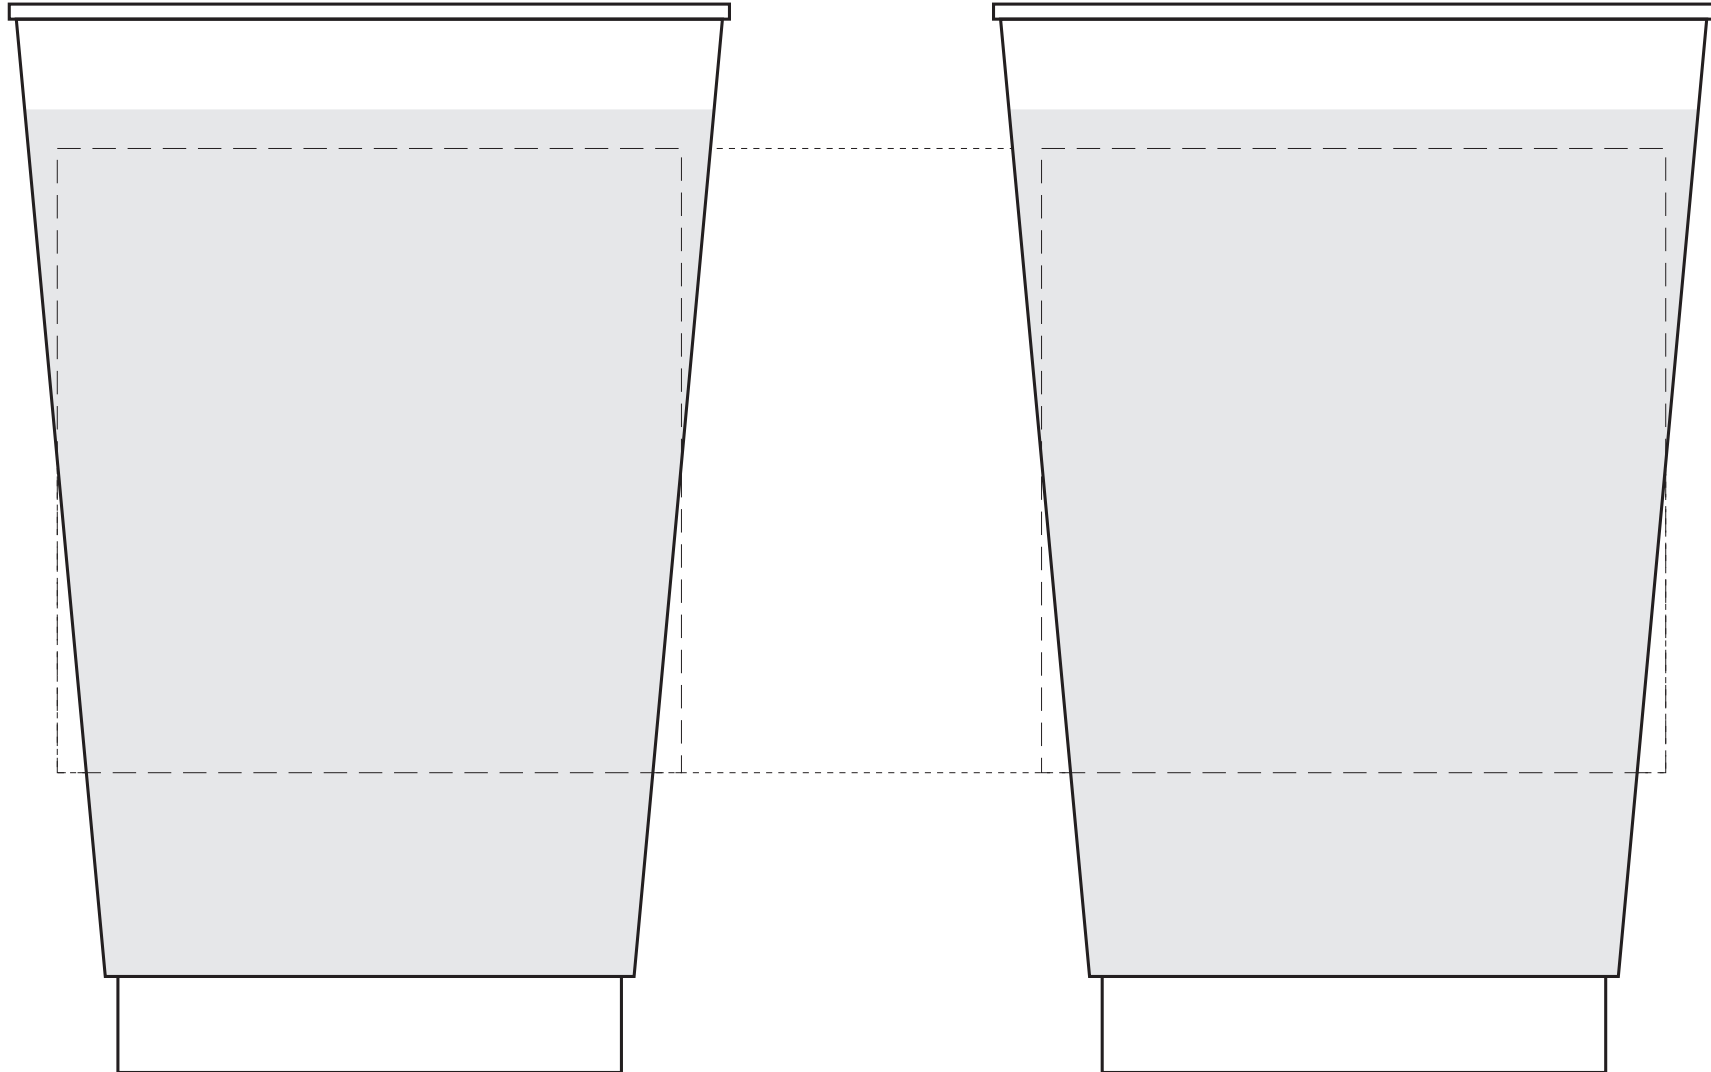

24 oz. Frosted/Screenprint (ITEM #24PF)

one side imprint area - 3.25" wide x 3.25" tall

5.125" - center to center

wrap imprint area - 8.375" wide by 3.25" tall

full wrap imprint leaves an approximate 1" - 1.25" gap between the ends

ALL ART MUST BE VECTOR. CONVERT TYPE TO CURVES OR OUTLINES.

YOUR ART WILL NOT BE CUT OFF THE CUP. OUR IMPRINT AREAS ARE SIZED SO THAT AT MAX IMPRINT WIDTH ON ONE SIDE OF THE CUP YOU CAN SEE ALL OF THE ART ON THAT SIDE WITHOUT HAVING TO TURN THE CUP. - This template's purpose is to give you our imprint area for sizing your art. We reserve the right to place your art vertically on the cup in the location we think provides the best visual layout. If you require your art to print in a specific location, please make note of that on your art and/or PO. - Due to the taper of the cups, the imprint will distort. Geometric designs will noticeably change shape, especially circles.